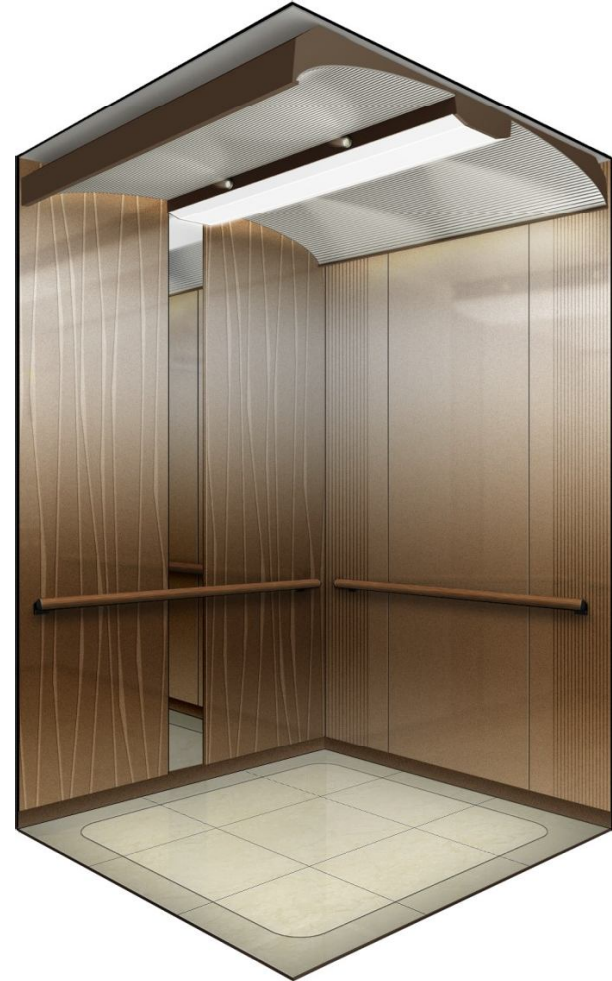

## e-NOS G Duotone · B-Type

Innovation of Square **eNos**

Designed to express mild feeling by combining dignity of bronze with geometric pattern

<b>Ceiling</b>	Painted Steel, Sibul Panel, Acryl, LED Lighting, Air Cleaner
<b>Wall</b>	Glossy Panel (Anti-Virus Coating), Stainless Mirror (300mm)
<b>Door</b>	Glossy Panel (Anti-Virus Coating)
<b>Handrail</b>	Anti-Virus 1 Pipe
<b>Operating Panel</b>	Touch Less Button, Glossy Panel (Anti-Virus Coating)
<b>Indicator</b>	PI-D600, Deluxe type
<b>Flooring</b>	Polyvinyl Tile (DTE2241, DTE2252)