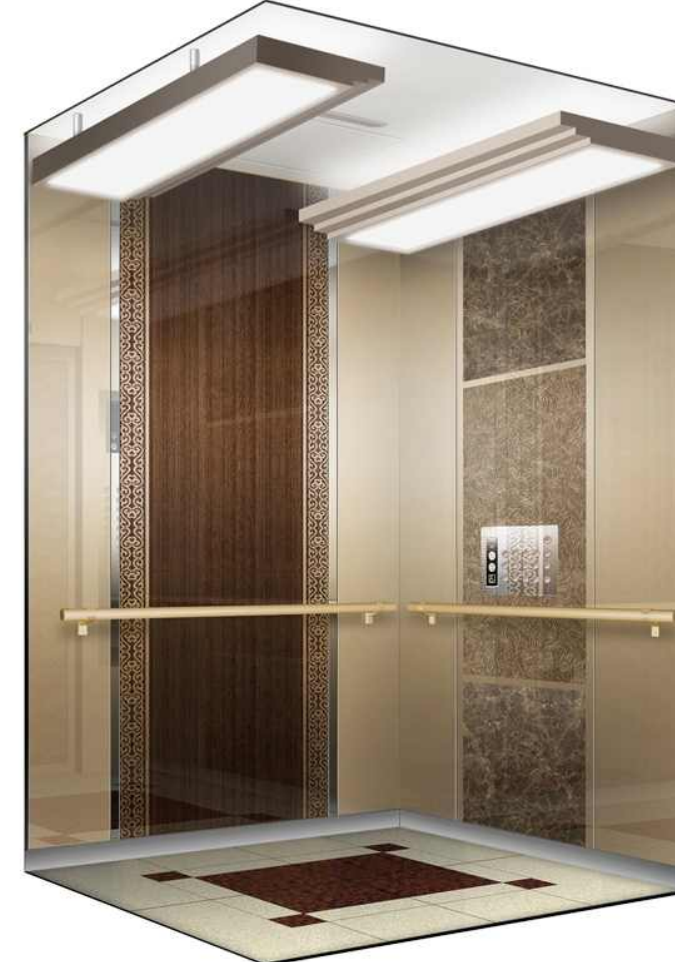

[www.hyundaelevator.co.kr](http://www.hyundaelevator.co.kr)  
DESIGN TEAM

 **HYUNDAI ELEVATOR**

본 렌더링 이미지는 실제 제품과 색상 차이가 있을 수 있습니다

FRONT

REAR

ENTRANCE

## CAGE

- CEILING** CD597A PAINTED STEEL(P-007/WHITE)  
SKYLITE10T/INDIRECT LIGHT
- WALL** PEARL GLOSSY+GRAPHIC / PEARL GLOSSY
- DOOR** PEARL GLOSSY+GRAPHIC
- HANDRAIL** STS 1 PIPE + CHROME BRACKET(1C)
- OPB** TOUCH SCREEN OPB, OPP-N241W
- FLOORING** MIRATON
- TRIM** STS MIRROR