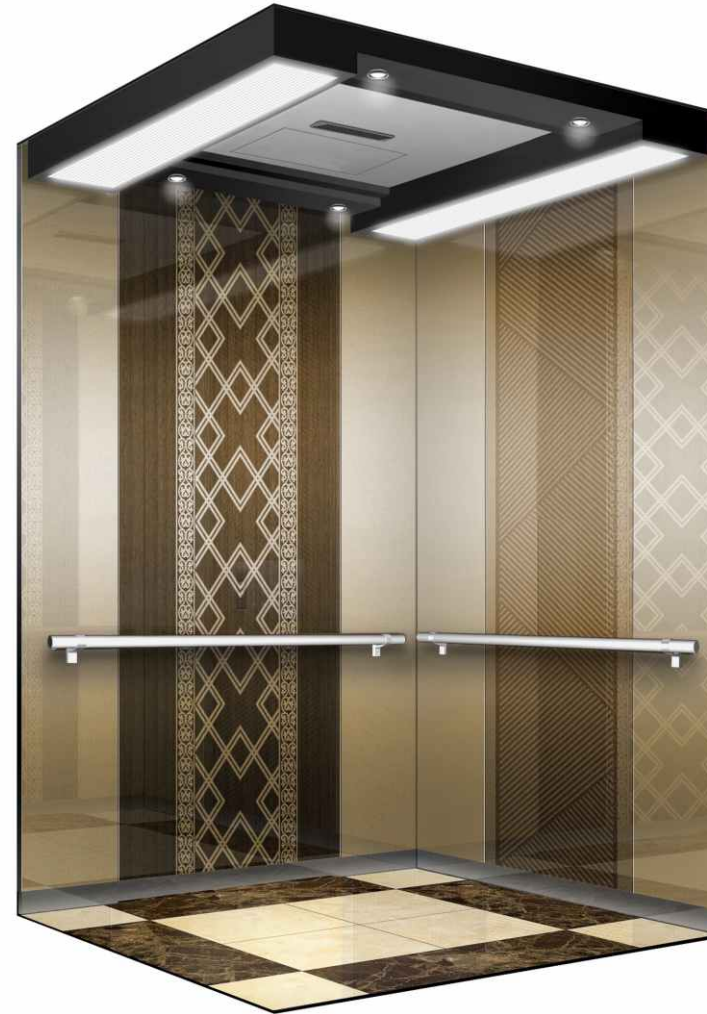

HOTEL GHASR Elevator Design

FRONT VIEW

REAR VIEW

Cage

CEILING	CD253A / PAINTED STEEL(P-021/P-022)/ LED DOWN LIGHT / SKYLITE10T
WALL	PEARL GLOSSY+GRAPHIC / PEARL GLOSSY
HAND RAIL	STS 1 PIPE / 1C
DOOR	PEARL GLOSSY+GRAPHIC
OPB	OPP-N241B / STS HAIRLINE
INDICATOR	PI-D600
FLOORING	DECO TILE

Entrance

DOOR	PEARL GLOSSY+GRAPHIC
JAMB	PEARL GLOSSY /50 TYPE
HALL BUTTON	HIP-D641 / STS HAIRLINE