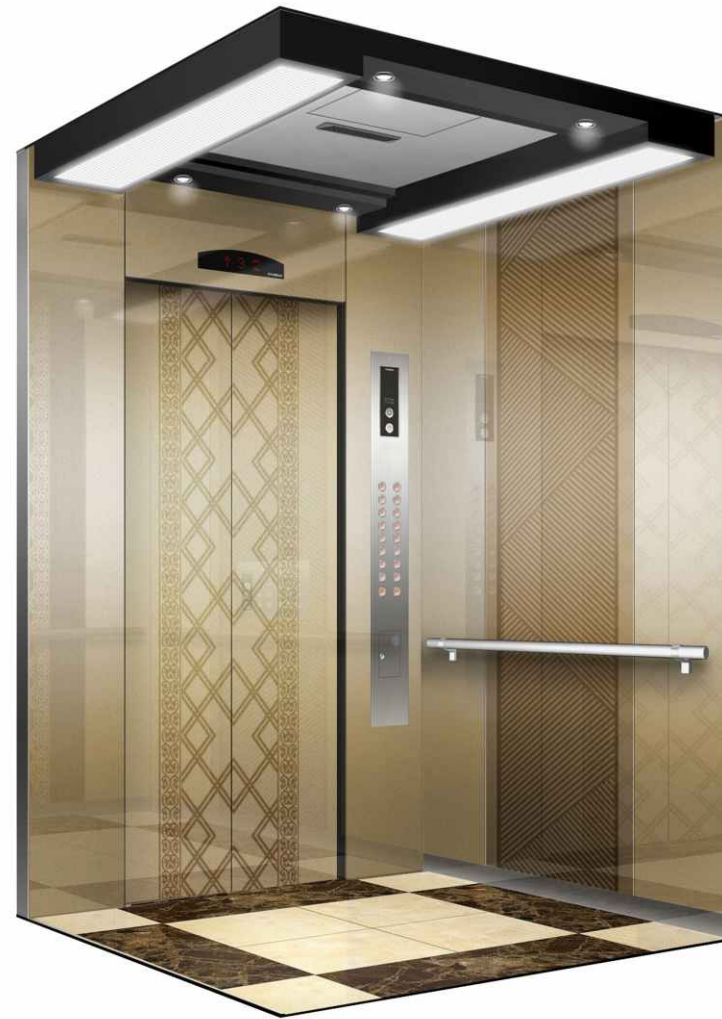

HOTEL GHASR Elevator Design

FRONT VIEW

REAR VIEW

Cage

CEILING	CD253A / PAINTED STEEL(P-021/P-022)/ LED DOWN LIGHT / SKYLITE10T
WALL	PEARL GLOSSY+GRAPHIC / PEARL GLOSSY
HAND RAIL	STS 1 PIPE / 1C
DOOR	PEARL GLOSSY+GRAPHIC
OPB	OPP-N241B / STS HAIRLINE
INDICATOR	PI-D600
FLOORING	DECO TILE

Entrance

DOOR	PEARL GLOSSY+GRAPHIC
JAMB	PEARL GLOSSY /50 TYPE
HALL BUTTON	HIP-D641 / STS HAIRLINE