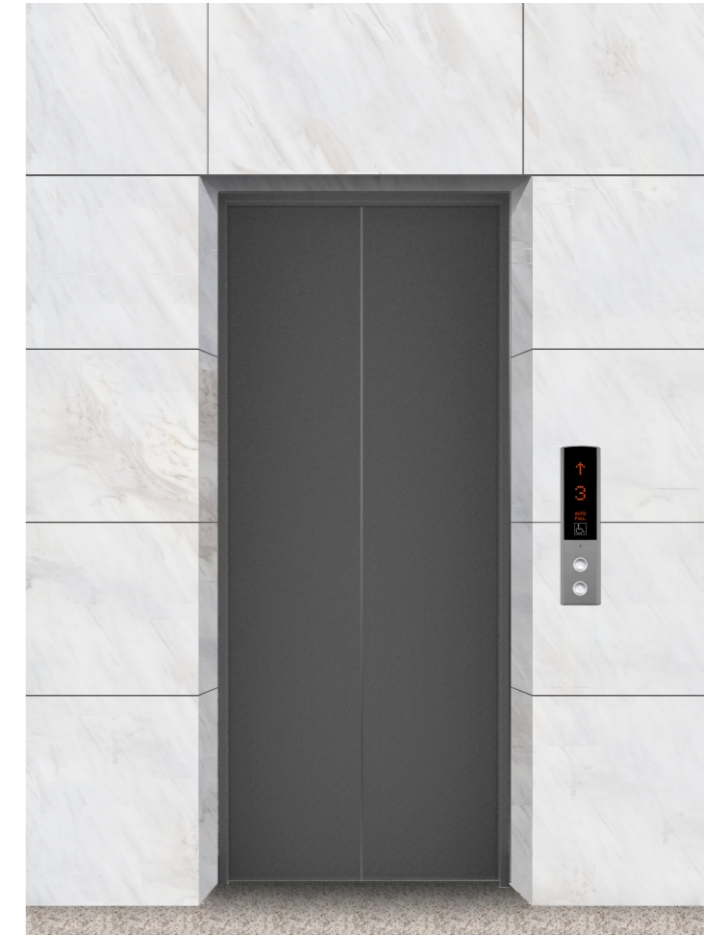

www.hyundaelevator.co.kr
서울특별시 종로구 연지동1-7
현대그룹빌딩 동관8~9층

DESIGN TEAM

 **HYUNDAI ELEVATOR**

본 렌더링 이미지는 실제 제품과 색상 차이가 있을 수 있습니다

MOALLEM2 Elevator Design

FRONT

REAR

ENTRANCE (G, 8th, 9th Floor)

OTHER ENTRANCE

↓
CAGE

- CEILING** CD429B, ALUMINUM, PAINTED STEEL / P-023, ACRYL, SHEET, LED LIGHTING
- WALL** WOOD(ROSE2), Ti-BLACK HAIRLINE, Ti-BLACK MIRROR TRIM(100mm), RIGID METAL BRONZE
- HANDRAIL** 1DW / ANTI-VIRUS WOOD PATTERN
- DOOR** Ti-BLACK HAIRLINE + BONDED METAL(DELTA / NICKEL SILVER)
- OPB** CARD KEY, OPP-D241B / Ti-BLACK HAIRLINE
- INDICATOR** PI-D200
- FLOORING** MARBLE(MARRON EMPERADOR DARK, BOTICCINO)