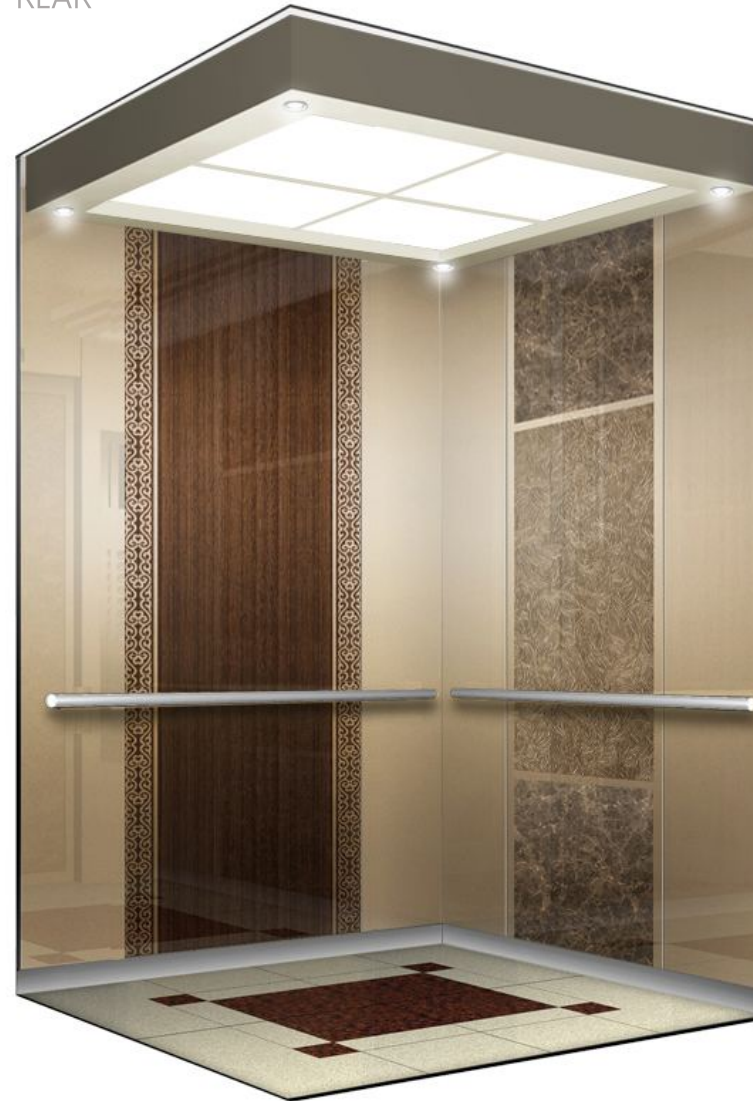

# PERLIT Elevator Design

FRONT

OPEN  
&  
CLOSE  
1150mm

REAR

ENTRANCE

## CAGE

|           |   |
|-----------|---|
| CEILING   | CD439A, PAINTED STEEL(P-017), ACRYL, LED DOWN LIGHT |
| WALL      | PEARL GLOSSY+GRAPHIC, PEARL GLOSSY                  |
| TRANSOM   | PEARL GLOSSY  |
| HANDRAIL  | STS 1 PIPE(1R)                                      |
| DOOR      | PEARL GLOSSY+GRAPHIC                                |
| OPB       | TOUCH SCREEN OPB(12.1inch), PEARL GLOSSY            |
| INDICATOR | PI-D110   |
| FLOORING  | DECO TILE   |